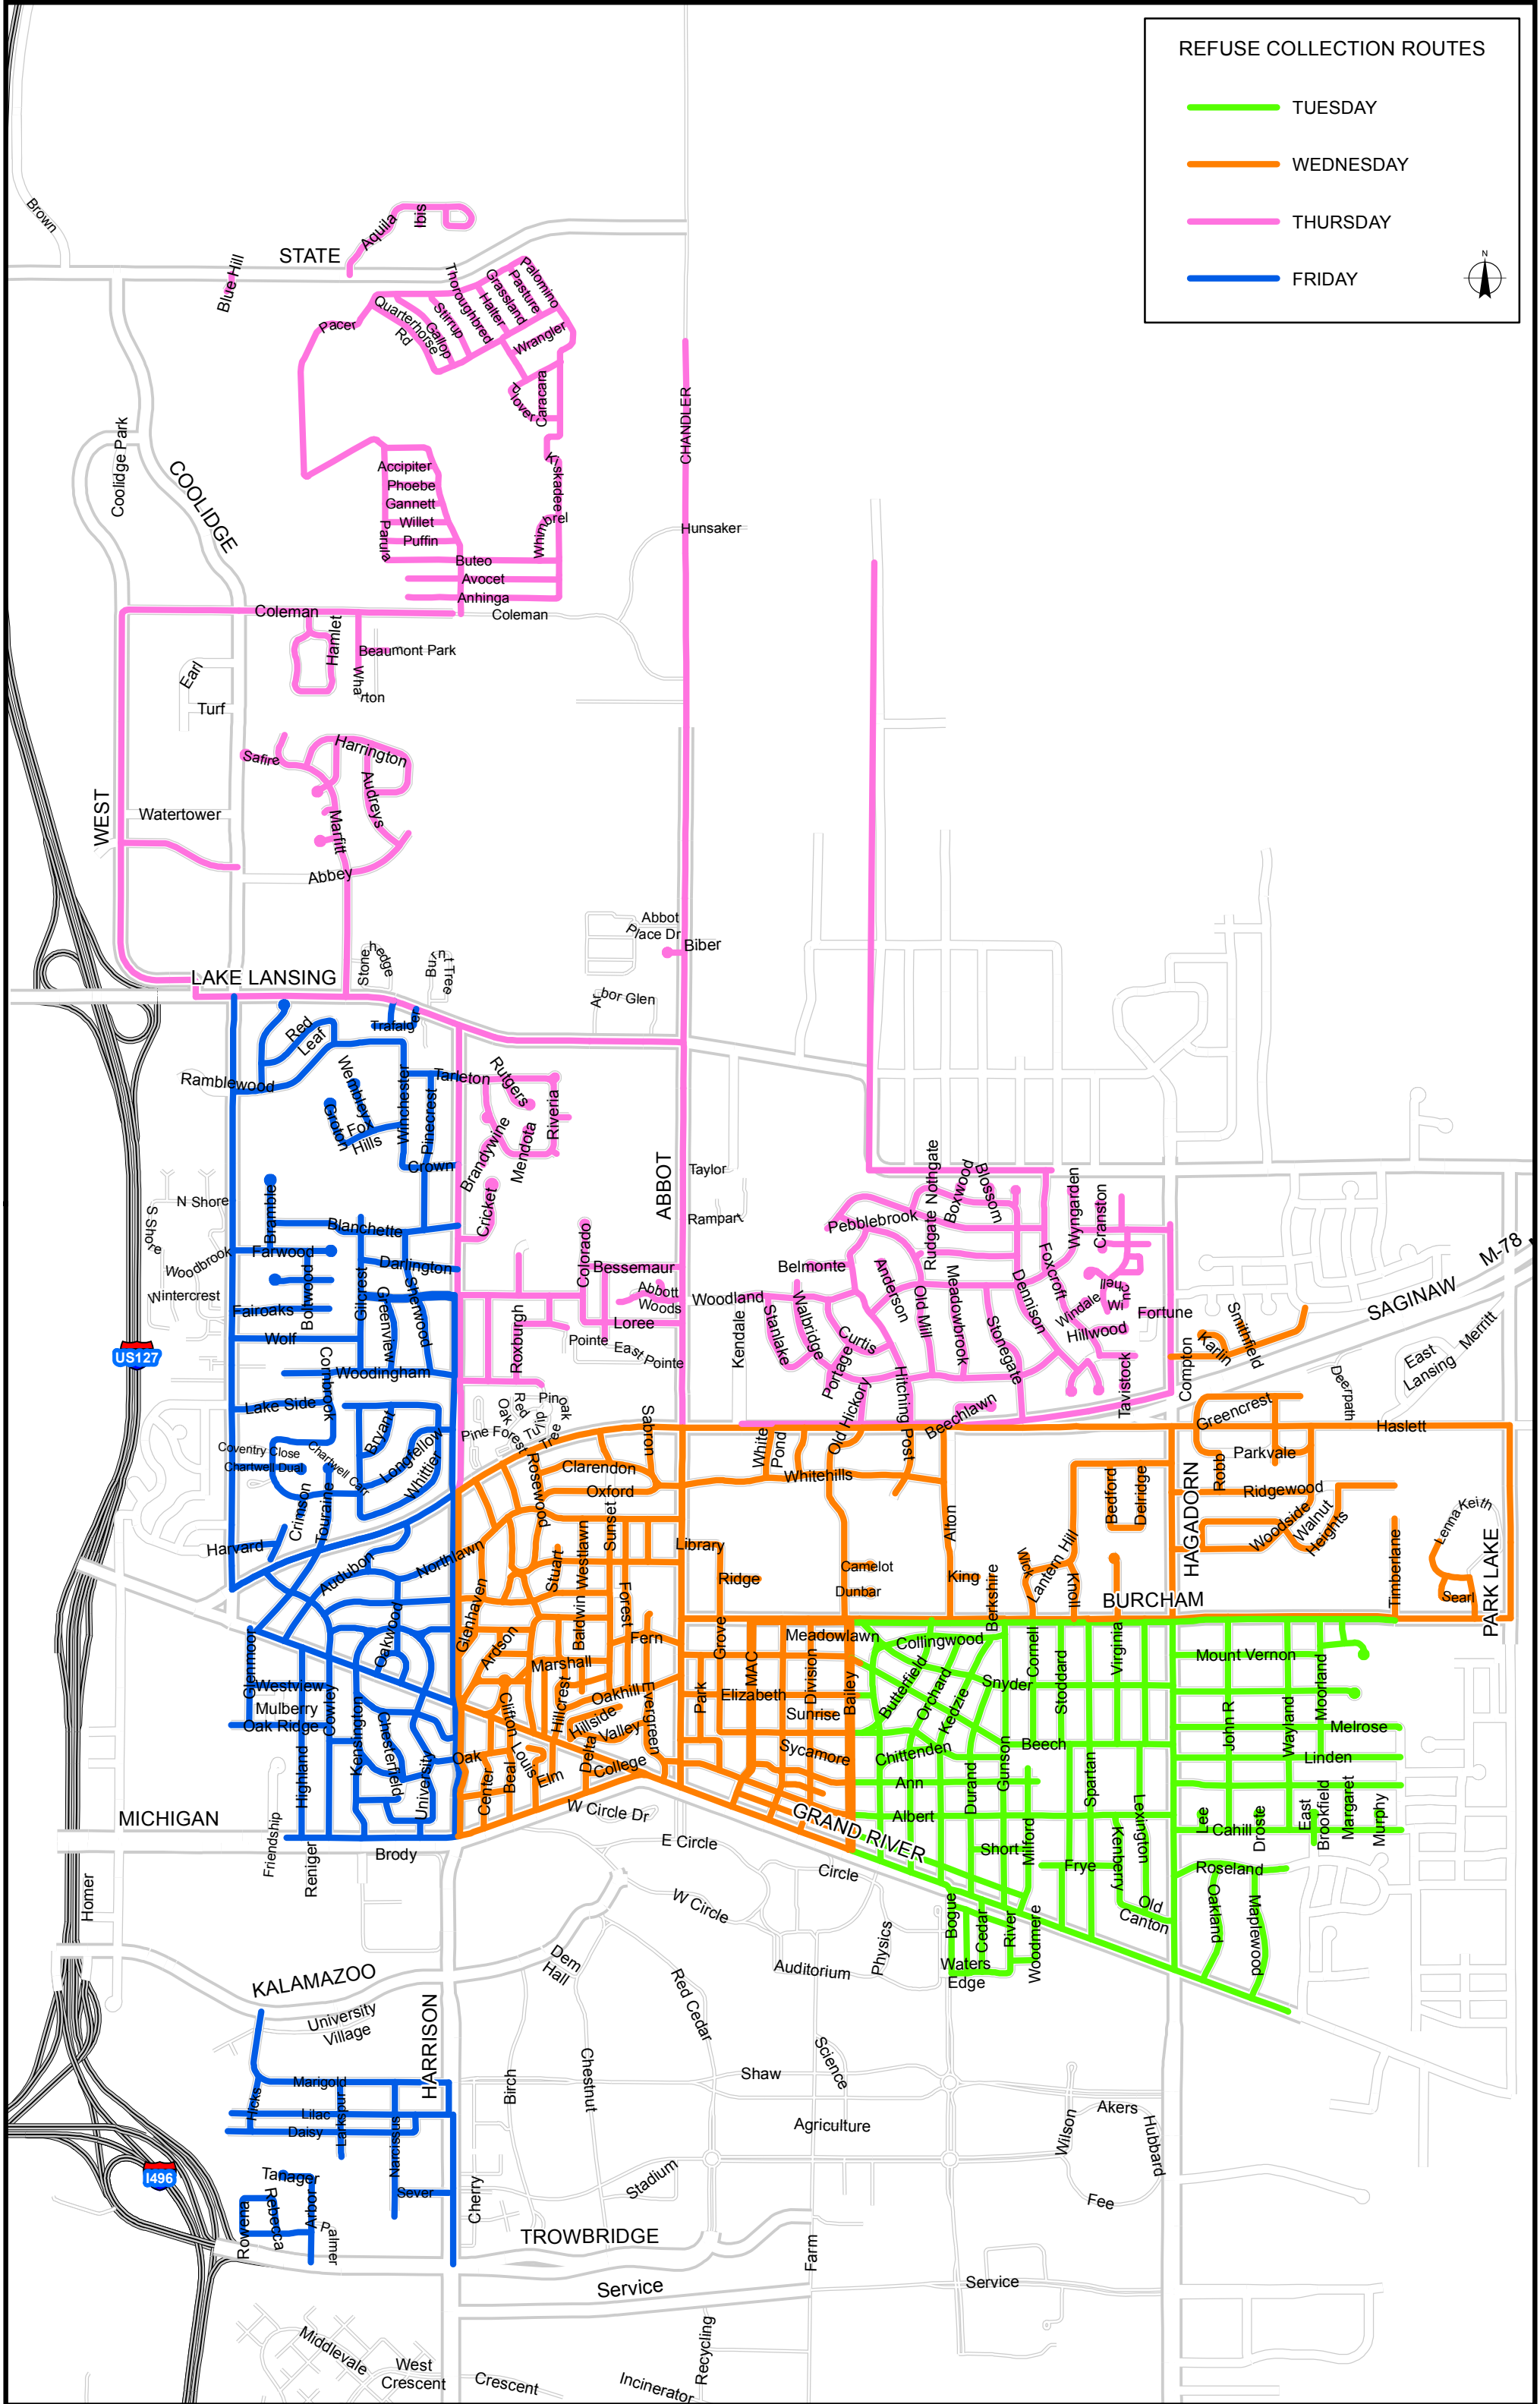

REFUSE COLLECTION ROUTES

- TUESDAY
- WEDNESDAY
- THURSDAY
- FRIDAY

RECYCLING BI-WEEKLY SCHEDULE & REFUSE/RECYCLING COLLECTION ROUTES

- TUESDAY
- WEDNESDAY
- THURSDAY
- FRIDAY

RECYCLE SCHEDULE - SAME DAY AS REFUSE BUT EVERY OTHER WEEK

- GREEN WEEK
- BLUE WEEK