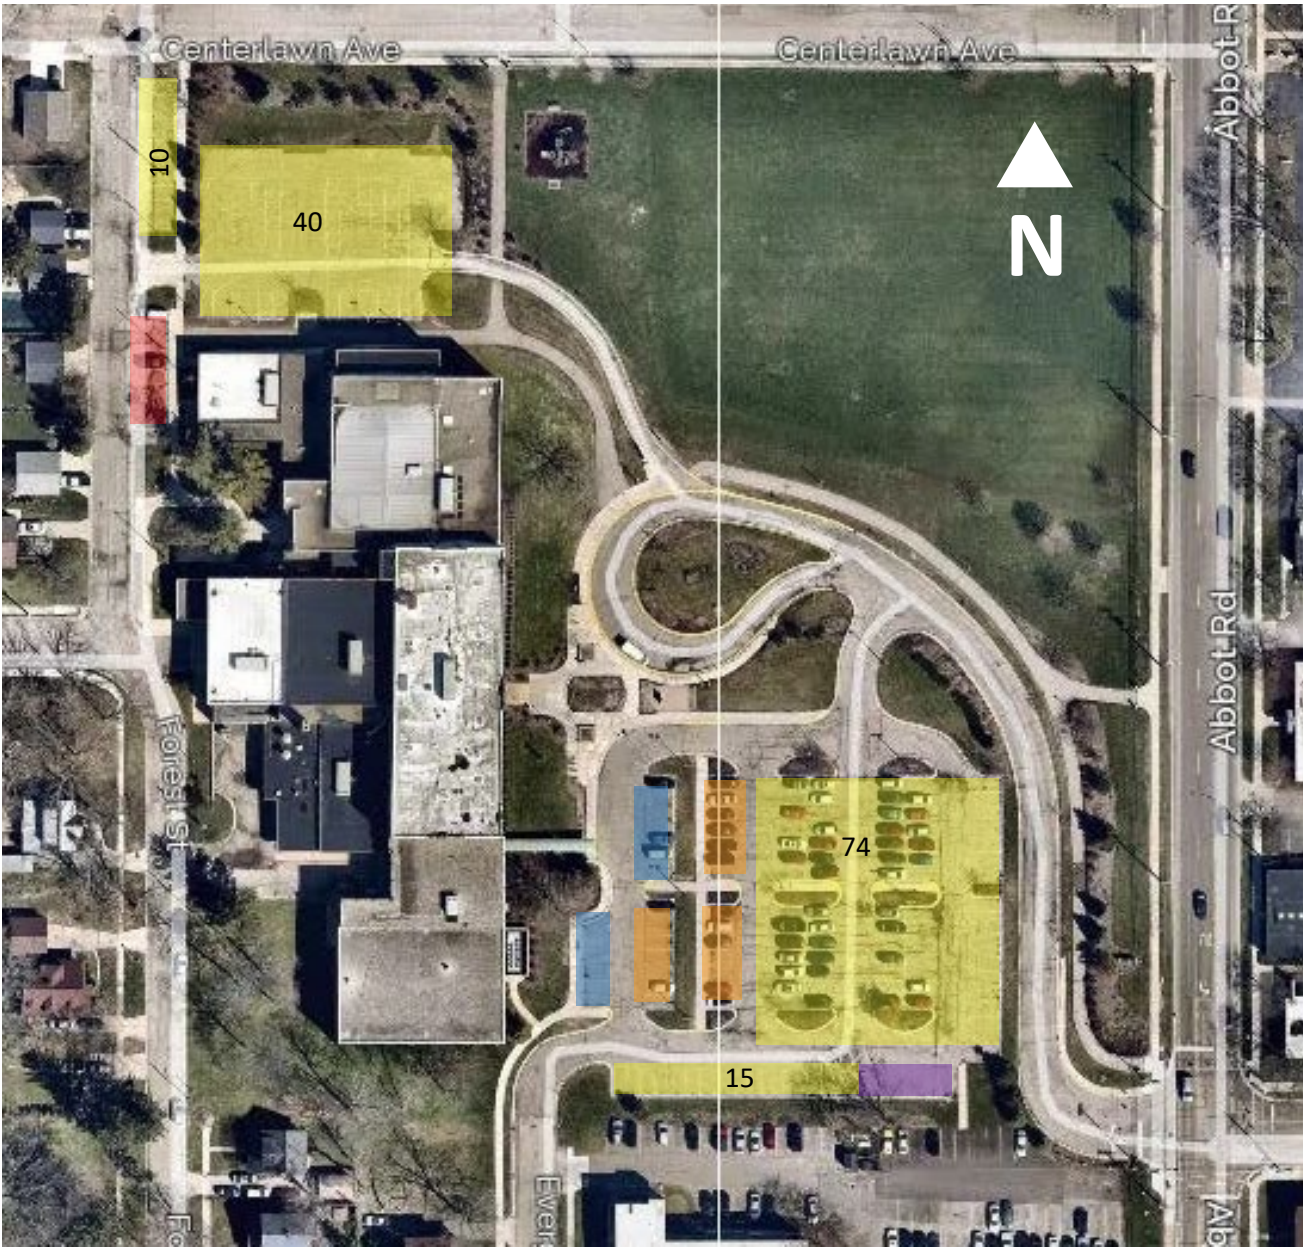

Existing Parking Lot Space Analysis

<b>LEGEND</b>	
Handicap Parking	10
Reserved for Senior M-F, 8-4	21
Reserved for University Villa Apt	8
Standard Spaces for General Public	139
Staff	8
<b>TOTAL</b>	<b>178</b>

# Hannah Community Center Parking Spaces

No Scale

W.Longpre 5-1-19